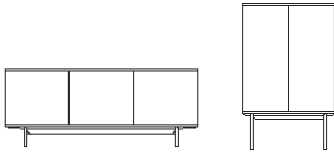

Silent Series

Materials and surfaces
Available in the following materia

Materials
Oiled oak
Whiteoiled oak

See our Material & Surface
Overview for more information.

Designed by
Meike Harde

Category
Sideboard & highboard

Environment
Indoor

Country of production
Poland

Assembly
Legs to be assembled

Warranty
10 years