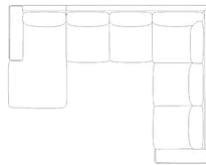

Width
368 cm

Depth
105 cm

Height
73 cm

Seat height
40 cm

Seat depth
68 cm

Chaise longue depth
188 cm

Armrest height
54 cm

The parcel's measurements

The parcel's measurements 1: 1.54 m³, 68.0 kg
(D 193.0 cm, W 111.0 cm, H 72.0 cm)
The parcel's measurements 2: 0.87 m³, 35.0 kg
(D 110.0 cm, W 110.0 cm, H 72.0 cm)
The parcel's measurements 3: 1.28 m³, 54.0 kg
(D 110.0 cm, W 162.0 cm, H 72.0 cm)
The parcel's measurements 4: 1.49 m³, 66.0 kg
(D 110.0 cm, W 188.0 cm, H 72.0 cm)

01-012-59

Sepia 7 seater cornersofa w. chaise longue right