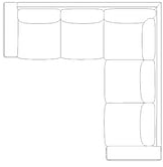

**Chaise longue seat depth**  
144 cm

**Armrest height**  
54 cm

**The parcel's measurements**

The parcel's measurements 1: 1.76 m<sup>3</sup>, 75.0 kg  
(D 110.0 cm, W 222.0 cm, H 72.0 cm)  
The parcel's measurements 2: 1.54 m<sup>3</sup>, 68.0 kg  
(D 193.0 cm, W 111.0 cm, H 72.0 cm)

01-012-27

Sepia 3 seater sofa

**Width**  
243 cm

**Depth**  
105 cm

**Height**  
73 cm

**Seat height**  
40 cm

**Seat depth**  
68 cm

**Armrest height**  
54 cm

**The parcel's measurements**

The parcel's measurements 1: 1.96 m<sup>3</sup>, 87.0 kg  
(D 110.0 cm, W 248.0 cm, H 72.0 cm)

01-012-32

Sepia 6 seater cornersofa (2½ corner 2½)

**Width**  
290 cm

**Width**  
290 cm

**Depth**  
105 cm

**Height**  
73 cm

**Seat height**  
40 cm

**Seat depth**  
68 cm

**Armrest height**  
54 cm

**The parcel's measurements**

The parcel's measurements 1: 0.87 m<sup>3</sup>, 35.0 kg  
(D 110.0 cm, W 110.0 cm, H 72.0 cm)  
The parcel's measurements 2: 1.49 m<sup>3</sup>, 66.0 kg  
(D 110.0 cm, W 188.0 cm, H 72.0 cm)  
The parcel's measurements 3: 1.49 m<sup>3</sup>, 66.0 kg  
(D 110.0 cm, W 188.0 cm, H 72.0 cm)