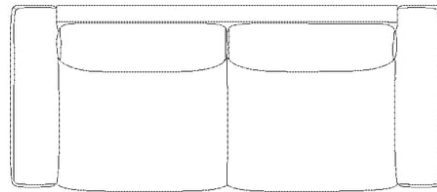

01-012-27

Sepia 3 seater sofa

Sepia is a series of sofas and poufs designed by the Danish design duo Glismand & Rüdiger with a richly detailed exterior and a soft, inviting profile. The deep seat depth gives the sofa a lounge-like character, which is emphasised by the armrests, seat cushions and back cushions, where the filling is placed and optimised to create the softest possible experience. The seat cushions are also reversible, which makes cleaning easier and prolongs the lifetime, and are precisely positioned on a slightly sloped base, which keeps the cushions securely in place. A thoroughly classic yet modern sofa series, with a harmonious balance of comfort, elegance and quality.

Specifications

Made in	Assembly	Width	Depth	Height	Seat height
Estonia	Armrest can be disassembled from the sofa	243 cm	105 cm	73 cm	40 cm
Seat depth	Armrest height	The parcel's measurements			
68 cm	54 cm	The parcel's measurements 1: 1.96 m³, 87.0 kg (D 110.0 cm, W 248.0 cm, H 72.0 cm)			

Test and certifications

TSCA Title VI compliant

FSC® C165134

TB 117-2013 California Technical Bulletin

The mark of
responsible forestry