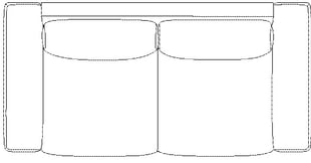

01-012-12

Sepia 2½ seater sofa

**Width**  
211 cm

**Depth**  
105 cm

**Height**  
73 cm

**Seat height**  
40 cm

**Seat depth**  
68 cm

**Armrest height**  
54 cm

**The parcel's measurements**

The parcel's measurements 1: 1.71 m<sup>3</sup>, 78.0 kg  
(D 110.0 cm, W 216.0 cm, H 72.0 cm)

01-012-18

Sepia 3 seater sofa with chaise longue left

**Width**  
291 cm

**Depth**  
105 cm

**Height**  
73 cm

**Seat height**  
40 cm

**Seat depth**  
68 cm

**Chaise longue depth**  
188 cm

**Chaise longue seat depth**  
144 cm

**Armrest height**  
54 cm

**The parcel's measurements**

The parcel's measurements 1: 1.49 m<sup>3</sup>, 66.0 kg  
(D 110.0 cm, W 188.0 cm, H 72.0 cm)  
The parcel's measurements 2: 1.54 m<sup>3</sup>, 68.0 kg  
(D 193.0 cm, W 111.0 cm, H 72.0 cm)

**Armrest height**  
54 cm

**The parcel's measurements**

The parcel's measurements 1: 1.76 m<sup>3</sup>, 75.0 kg  
(D 110.0 cm, W 222.0 cm, H 72.0 cm)  
The parcel's measurements 2: 1.76 m<sup>3</sup>, 75.0 kg  
(D 110.0 cm, W 222.0 cm, H 72.0 cm)  
The parcel's measurements 3: 0.87 m<sup>3</sup>, 35.0 kg  
(D 110.0 cm, W 110.0 cm, H 72.0 cm)