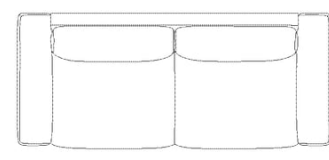

**Chaise longue seat depth**  
144 cm

**Armrest height**  
54 cm

**The parcel's measurements**

The parcel's measurements 1: 1.76 m<sup>3</sup>, 75.0 kg  
(D 110.0 cm, W 222.0 cm, H 72.0 cm)  
The parcel's measurements 2: 1.54 m<sup>3</sup>, 68.0 kg  
(D 193.0 cm, W 111.0 cm, H 72.0 cm)

01-012-27

Sepia 3 seater sofa

**Width**  
243 cm

**Depth**  
105 cm

**Height**  
73 cm

**Seat height**  
40 cm

**Seat depth**  
68 cm

**Armrest height**  
54 cm

**The parcel's measurements**

The parcel's measurements 1: 1.96 m<sup>3</sup>, 87.0 kg  
(D 110.0 cm, W 248.0 cm, H 72.0 cm)

01-012-32

Sepia 6 seater cornersofa (2½ corner 2½)

**Width**  
290 cm

**Width**  
290 cm

### Specifications

Made in	Assembly	Width	Depth	Height	Seat height
Estonia	Armrest can be disassembled from the sofa	243 cm	105 cm	73 cm	40 cm
Seat depth	Armrest height	The parcel's measurements			
68 cm	54 cm	The parcel's measurements 1: 1.96 m <sup>3</sup> , 87.0 kg (D 110.0 cm, W 248.0 cm, H 72.0 cm)			