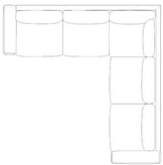

Width
322 cm

Width
322 cm

Depth
105 cm

Height
73 cm

Seat height
40 cm

Seat depth
68 cm

Armrest height
54 cm

The parcel's measurements

The parcel's measurements 1: 1.76 m³, 75.0 kg
(D 110.0 cm, W 222.0 cm, H 72.0 cm)
The parcel's measurements 2: 1.76 m³, 75.0 kg
(D 110.0 cm, W 222.0 cm, H 72.0 cm)
The parcel's measurements 3: 0.87 m³, 35.0 kg
(D 110.0 cm, W 110.0 cm, H 72.0 cm)

01-012-58

Sepia 7 seater cornersofa w. chaise longue left