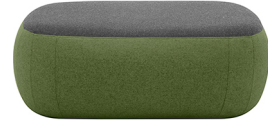

## SAND

Chair  
Art. no.: 2-634

Sofa chaise long  
Art. no.: 2-635

Pouf  
Art. no.: 2-636

### Function:

SAND collection consists of three pieces of furniture:

Lounge chair, sofa chaise long and pouf, that makes it possible to create many great arrangements with beautiful design.