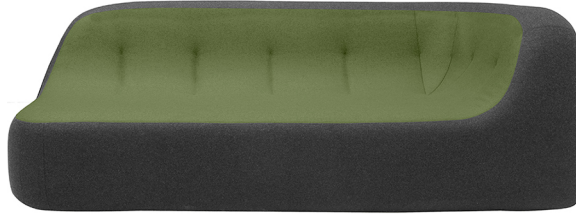

## SAND

Chair  
Art. no.: 2-634

Sofa chaise long  
Art. no.: 2-635

Pouf  
Art. no.: 2-636

### Function:

SAND collection consists of three pieces of furniture:

Lounge chair, sofa chaise long and pouf, that makes it possible to create many great arrangements with beautiful design.

furniture.

**SAND****Dimensions (cm):**

	Chair	Sofa chaise long	Pouf
Art. no.:	2-634	2-635	2-636
Length:	100	190	85
Depth:	100	100	67
Height:	71	71	30
Seat height:	36	36	30
Seat depth:	65	65	
Colli:	1	1	1