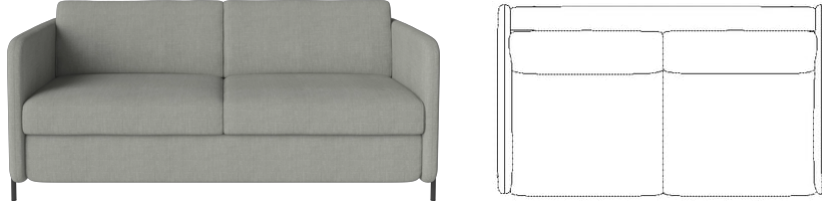

Chaise longue seat depth
135 cm

Armrest height
70 cm

Mattress measurements
163 x 208 x 12 cm

The parcel's measurements
The parcel's measurements 1: 1.76 m³, 106.0 kg
(D 106.0 cm, W 195.0 cm, H 85.0 cm)
The parcel's measurements 2: 1.43 m³, 67.0 kg
(D 95.0 cm, W 177.0 cm, H 85.0 cm)

02-136-01

Pira Pouf with storage

Width

87 cm

Depth

72 cm

Height

47 cm

The parcel's measurements

The parcel's measurements 1: 0,35 m³, 22,0 kg
(D 76,0 cm, W 91,0 cm, H 51,0 cm)

01-089-01

Pira Sofa Bed 2,5 seater

Pira is an elegant and sculptural series of sofa beds and poufs. Created with the desire to design a functional sofa bed with an aesthetic profile that neither looks nor feels like a sofa bed. Instead, the functionality is hidden away, with concealed storage compartments in the poufs and chaise longue, and a fold-out mechanism of the highest quality, which in one easy movement reveals a comfortable, full-length mattress.

Specifications

Made in	Width	Depth	Height	Seat height	Seat depth
Poland	176 cm	102 cm	81 cm	46 cm	64 cm
Armrest height	Mattress measurements	The parcel's measurements			
70 cm	143 x 208 x 12 cm	The parcel's measurements 1: 1.62 m ³ , 106.0 kg (D 106.0 cm, W 180.0 cm, H 85.0 cm)			