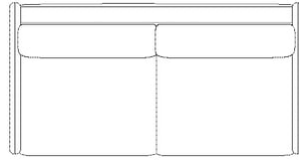

01-089-01

Pira Sofa Bed 2,5 seater

Width
176 cm

Depth
102 cm

Height
81 cm

Seat height
46 cm

Seat depth
64 cm

Armrest height
70 cm

Mattress measurements
143 x 208 x 12 cm

The parcel's measurements
The parcel's measurements 1: 1.62 m³, 106.0 kg
(D 106.0 cm, W 180.0 cm, H 85.0 cm)

01-089-05

Pira Sofa Bed 3 seater

Width
196 cm

Depth
102 cm

Height
81 cm

Seat height
46 cm

Seat depth
64 cm

Armrest height
70 cm

Mattress measurements
163 x 208 x 12 cm

The parcel's measurements
The parcel's measurements 1: 1.80 m³, 113.0 kg
(D 106.0 cm, W 200.0 cm, H 85.0 cm)

Specifications

Made in	Width	Depth	Height	Seat height	Seat depth
Poland	176 cm	102 cm	81 cm	46 cm	64 cm
Armrest height	Mattress measurements	The parcel's measurements			
70 cm	143 x 208 x 12 cm	The parcel's measurements 1: 1.62 m ³ , 106.0 kg (D 106.0 cm, W 180.0 cm, H 85.0 cm)			