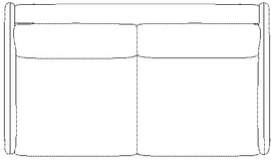

01-089-01

Pira Sofa Bed 2,5 seater

Width
176 cm

Depth
102 cm

Height
81 cm

Seat height
46 cm

Seat depth
64 cm

Armrest height
70 cm

Mattress measurements
143 x 208 x 12 cm

The parcel's measurements
The parcel's measurements 1: 1.62 m³, 106.0 kg
(D 106.0 cm, W 180.0 cm, H 85.0 cm)

01-089-05

Pira Sofa Bed 3 seater