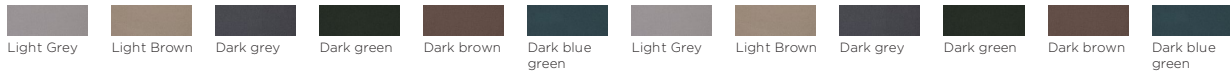

Gaja C2C - Wool